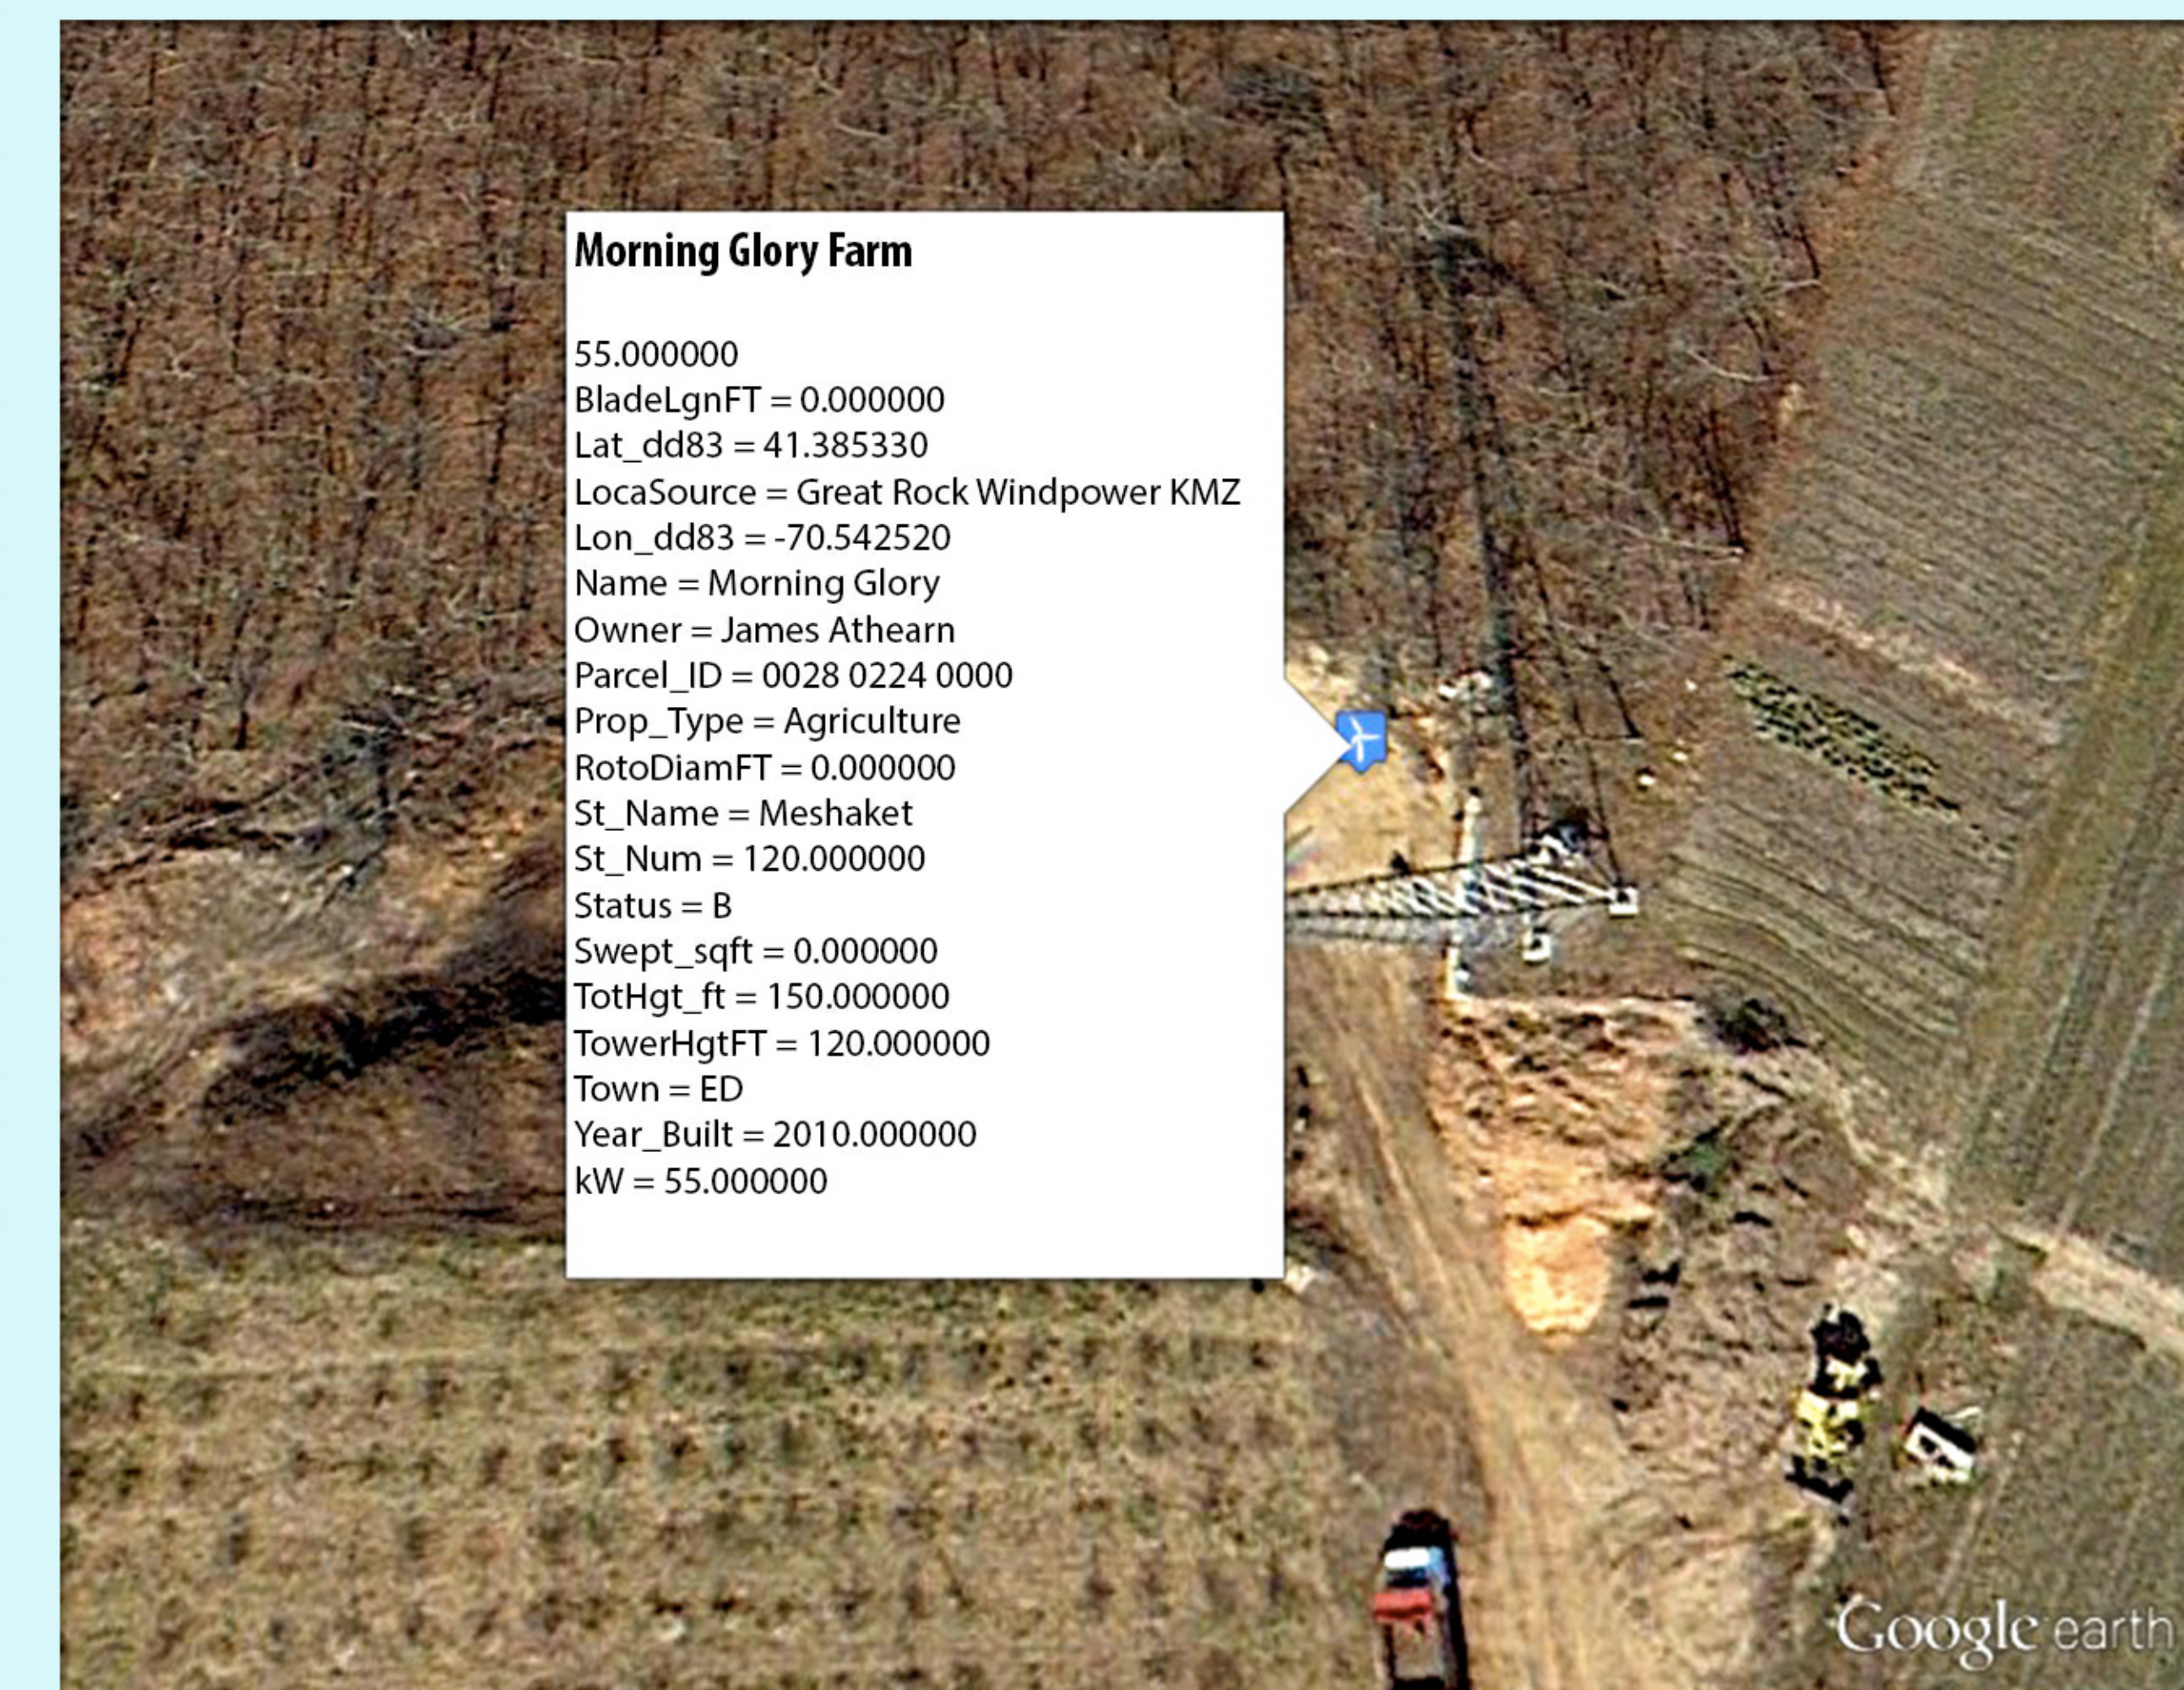

Sustainable Development on Martha's Vineyard

Sustainable Vineyard

-  Ecotourism
-  Wind Turbine
-  Cultural Site
-  Farm
-  Shopping
-  Solar

The Martha's Vineyard Youth Leadership Initiative (MVYLI) has been developing this map for several years. The map has evolved from a two-dimensional design to an online three-dimensional design.

Purpose: To map sustainable locations on the island of Martha's Vineyard that promote and improve the natural environment as well as culturally sustainable locations that promote the longstanding traditions of Martha's Vineyard as well as "Vineyard way of life." The map will be available online so it can reach a greater amount of people and this online availability will promote ecotourism on Martha's Vineyard.

Process: MVYLI youth determined sites based off of their sustainable tour of the Vineyard during the summit as well as sites that were located on the previous version of the Sustainable Vineyard Map. The map was created by MVYLI youth using Google Earth with the help of Chris Seidel from the MV Commission.

Disclaimer:
Data provided are for planning purposes only. The MVYLI cannot be responsible for how these data are used or interpreted by the end user. Producers of this map recognize that omissions of data exist on this map and the intent was not to produce the entire inventory of sustainable projects on MV but to merely highlight some of the more notable sustainable projects/sites of MV.